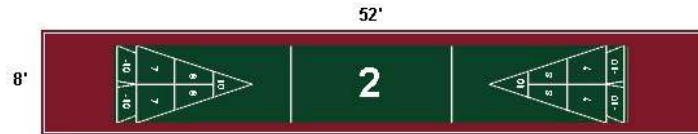

Court#3 Official A 6' x 52' $3584 ca

Playing area = 6' x 40' = 240 sq. feet green
Shooting area = 6' x 6' both ends
116 linear feet of yellow edge all around----->