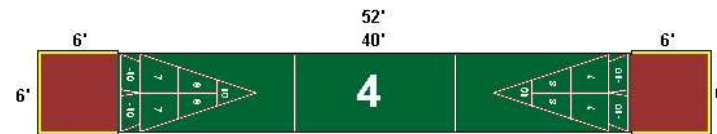

**Court#2 Cadillac 8' x 52' \$4432 ca**

Playing area = 6' x 40' = 240 sq. feet green  
 Shooting area = 6' x 6' both ends  
 + 1' alley both sides = 176 sq.f. in Terra Cotta  
 + 120 linear feet of white bumper ----->

**Court#3 Official A 6' x 52' \$3584 ca**

Playing area = 6' x 40' = 240 sq. feet green  
 Shooting area = 6' x 6' both ends  
 116 linear feet of yellow edge all around----->

**Court#4 Official B 6' x 52' \$3264 ca**

Playing area = 6' x 40' = 240 sq. feet green  
 Shooting area = 6' x 6' both ends  
 36 linear feet of yel. edge around shooting---->

**Court#5 Mini A 6' x 40' \$2768 ca**

Playing area = 6' x 40' = 240 sq. feet green 92 linear feet of yellow edge all around----->

**Court#6 Mini B 6' x 40' \$2448 ca**

Playing area = 6' x 40' = 240 sq. feet green  
 12 linear feet of yellow edge at both ends----->

The plans below are similar in all versions . Only the dimensions change. These are compacted sizes.