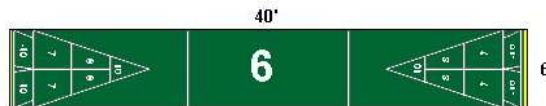

**Court#3 Official A 6' x 52' \$3584 ca**

Playing area = 6' x 40' = 240 sq. feet green  
 Shooting area = 6' x 6' both ends  
 116 linear feet of yellow edge all around----->

**Court#4 Official B 6' x 52' \$3264 ca**

Playing area = 6' x 40' = 240 sq. feet green  
 Shooting area = 6' x 6' both ends  
 36 linear feet of yel. edge around shooting---->

**Court#5 Mini A 6' x 40' \$2768 ca**

Playing area = 6' x 40' = 240 sq. feet green 92 linear feet of yellow edge all around----->

**Court#6 Mini B 6' x 40' \$2448 ca**

Playing area = 6' x 40' = 240 sq. feet green  
 12 linear feet of yellow edge at both ends----->

The plans below are similar in all versions . Only the dimensions change. These are compacted sizes.

In 5 "wide , the playing surface in green = 5 'x 32'

In 4' wide , the playing surface in green = 4' x 27'

In 3' wide , the playing surface in green = 3' x 20'

#1,2 are for cement, asphalt or paver

#3,5 have yellow border all around