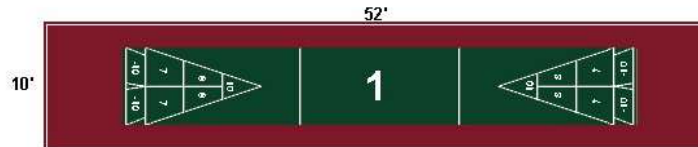

**Official size are #1 to #6**

For all official courts #1 to #6, the playing area in green is 6' x 40'

Lines are painted white.

Courts #1 and #2 are recommended for hard surfaces such as cement, paver or asphalt. Courts #3 to #6 are for soft surfaces such as wood, carpet, linoleum.

**Court#1 Rolls-Royce 10' x 52' \$5480 ca**

Playing area = 6' x 40' = 240 sq. feet green  
 Shooting area = 6' x 6' both ends  
 + 2' alley both sides = 280 sq.f. in Terra Cotta  
 + 124 linear feet of white bumper ----->

**Court#3 Official A 6' x 52' \$3584 ca**

Playing area = 6' x 40' = 240 sq. feet green  
 Shooting area = 6' x 6' both ends  
 116 linear feet of yellow edge all around----->

**Court#4 Official B 6' x 52' \$3264 ca**

**Court#6 Mini B 6' x 40' \$2448 ca**

Playing area = 6' x 40' = 240 sq. feet green  
 12 linear feet of yellow edge at both ends----->

The plans below are similar in all versions . Only the dimensions change. These are compacted sizes.