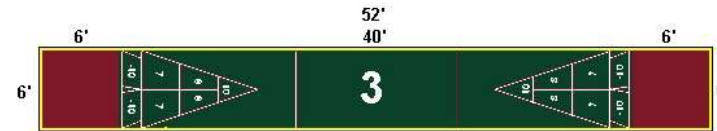

**Official size are #1 to #6**

For all official courts #1 to #6, the playing area in green is 6' x 40'

Lines are painted white.

Courts #1 and #2 are recommended for hard surfaces such as cement, paver or asphalt. Courts #3 to #6 are for soft surfaces such as wood, carpet, linoleum.

**Court#1 Rolls-Royce 10' x 52' \$5480 ca**

Playing area = 6' x 40' = 240 sq. feet green  
 Shooting area = 6' x 6' both ends  
 + 2' alley both sides = 280 sq.f. in Terra Cotta  
 + 124 linear feet of white bumper ----->

**Court#2 Cadillac 8' x 52' \$4432 ca**

Playing area = 6' x 40' = 240 sq. feet green  
 Shooting area = 6' x 6' both ends  
 + 1' alley both sides = 176 sq.f. in Terra Cotta  
 + 120 linear feet of white bumper ----->

**Court#3 Official A 6' x 52' \$3584 ca**

Playing area = 6' x 40' = 240 sq. feet green  
 Shooting area = 6' x 6' both ends  
 116 linear feet of yellow edge all around----->

**Court#4 Official B 6' x 52' \$3264 ca**